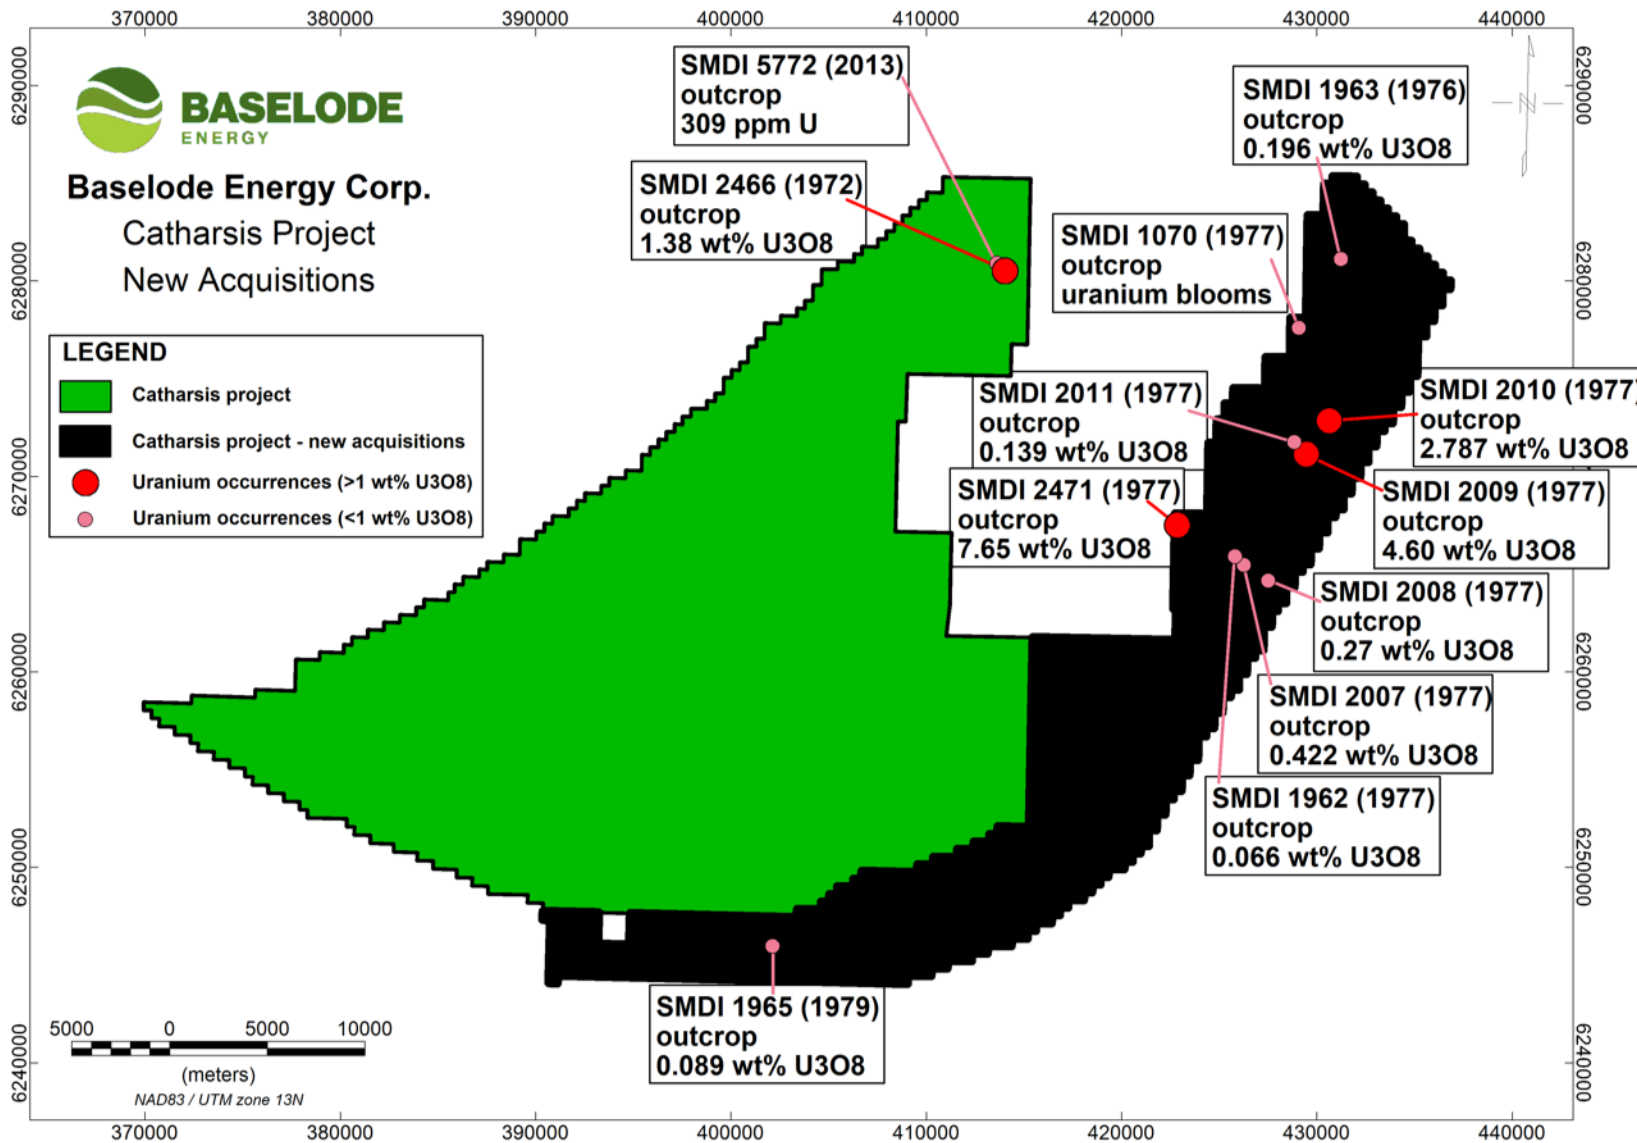

Baselode Energy Corp.
Catharsis Project
New Acquisitions

LEGEND

- Catharsis project
- Catharsis project - new acquisitions
- Uranium occurrences (>1 wt% U3O8)
- Uranium occurrences (<1 wt% U3O8)

SMDI = Saskatchewan Mineral Deposit Index, (year discovered)
<https://www.saskatchewan.ca/business/agriculture-natural-resources-and-industry/mineral-exploration-and-mining/saskatchewan-geological-survey/saskatchewan-mineral-deposit-index-smdi>